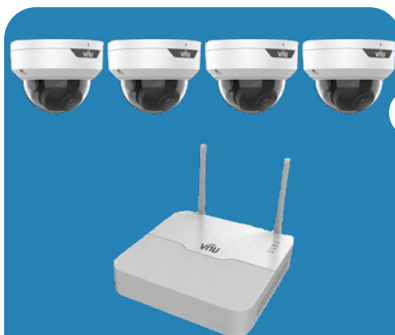

CARACTERÍSTICAS:

1. -Embedded WiFi Module with highperformance and high stability
   - -Support CCMP encryption and WPA2-PSK authentication, Support IP cameras with WiFi in access
   - -Support Ultra 265/H.265/H.264 video formats
   - -4-channel input
2. High quality image with 2MP, 1/2.9" CMOS sensor
   2MP (1920*1080) @30/25fps; 720P (1280*720) @30/25fps
   Ultra 265, H.265, H.264, MJPEG
   Built-in Mic