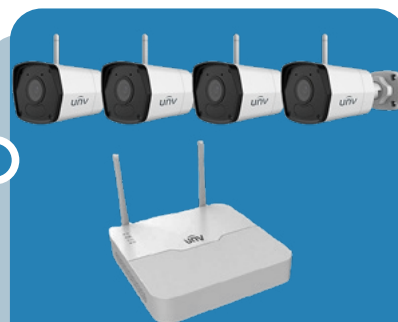

NVR308-64X

NVR 64 Canales 8HDD VGA/DHMI 384MBPS NVR308-64X

CARACTERÍSTICAS:

- -Support 2-ch HDMI, 1-ch VGA. HDMI1 and HDMI2 up to 4K (3840x2160) resolution
- -HDMI1, HDMI2, VGA independent outputs provided
- -Up to 12 Megapixels resolution recording
- -Support RAID 0, 1, 5, 6, 10
- -8 SATA HDDs, Up to 10TB for each HDD
- -1 eSATA port

KITNVR4IPC212

Kit de cámaras Wi-Fi KIT/NVR301-04LS3-W/4 IPC212LB

CARACTERÍSTICAS:

1. -Embedded WiFi Module with highperformance and high stability
   - -Support CCMP encryption and WPA2-PSK authentication, Support IP cameras with WiFi in access
   - -Support Ultra 265/H.265/H.264 video formats
   - -4-channel input
2. High quality image with 2MP, 1/2.9" CMOS sensor
   2MP (1920*1080) @30/25fps; 720P (1280*720) @30/25fps
   Ultra 265, H.265, H.264, MJPEG
   Built-in Mic