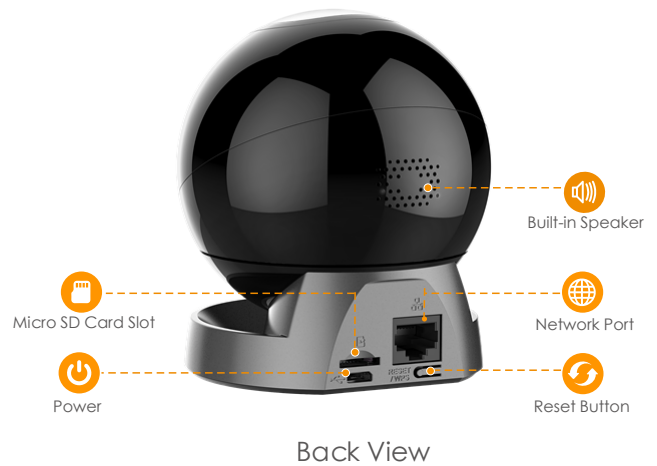

Specifications

Camera

1/2.8" 2Megapixel Progressive CMOS
2MP (1920 x 1080)
Night Vision: 10m(33ft) Distance
3.6mm Fixed Lens
Field of View : 89° (H), 46° (V), 108° (D)
355° Pan & 0~90° Tilt

Video & Audio

Video Compression : H.265/H.264
Up to 25/30fps Frame Rate
16x Digital Zoom
Two-way Audio

Notice Management

Motion Detection
Human Detection
Configurable Region
Abnormal Sound Alarm

Network

1 x 100Mbps Ethernet Port
Wi-Fi:IEEE802.11b/g/n,50m Open Field
Imou App: iOS, Android
Onvif

Auxiliary Interface

Micro SD Card Slot (up to 256GB)
Built-in Mic & Speaker
Reset Button

General

DC 5V1.5A Power Supply
Power Consumption:<5.5W
Working Environment:-10° C~+45° C, Less Than 95%RH
Dimensions: 90 x 90 x 107.4mm (3.5 x 3.5 x 4.3inch)
Weight: 256g (0.56lb)
CE, FCC

What's in the box

- 1x Camera
- 1x Quick Start Guide
- 1x Power Adapter
- 1x USB Cable
- 1x Screw Package
- 1x Quick Installation Board
- 1x Installation Position Map