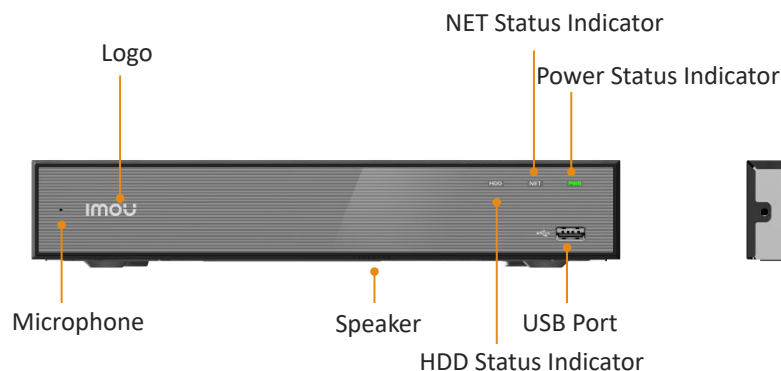

18-Channels Access

Max support for 18-channel, Supports Ethernet connections

Automatic Pairing

Effortlessly connects cameras to the NVR for seamless setup

Built-in Mic and Speaker

Achieve two-way talk without extra audio devices

Third Party Agreement

Supports Onvif, Compatible with more devices

4-Channel Playback

Supports 2/4/8/16x playback and intelligent retrieval

Front View

Back View

Specifications

Video & Audio

Network

Wired Network	1, RJ-45 10/100 Mbps self-adaptive Ethernet interface
Compatible APP	IMOU APP (IOS & Android)
Third Party Agreement	Onvif

General

Power Supply	DC 12V 2A
Power Consumption	<9W (with HDD Average Power) <19W (with HDD Peak Power)
Working Temperature	-10°C~+45°C
Working Humidity	Less Than 95%RH
Dimension(L×W×H)	227.5mm×260mm×45.0mm (Antenna folded)
Bare Weight	850g(Without HDD)
Certification	CE