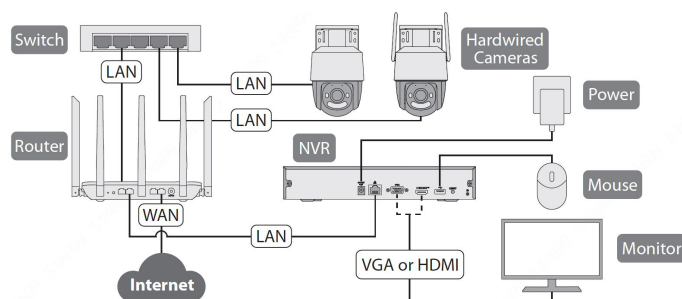

Network

Wired Network	1, RJ-45 10/100 Mbps self-adaptive Ethernet interface
Compatible APP	IMOU APP (IOS & Android)
Third Party Agreement	Onvif

General

Power Supply	DC 12V 2A
Power Consumption	<9W (with HDD Average Power) <19W (with HDD Peak Power)
Working Temperature	-10°C~+45°C
Working Humidity	Less Than 95%RH
Dimension(L×W×H)	227.5mm×260mm×45.0mm (Antenna folded)
Bare Weight	850g(Without HDD)
Certification	CE

External Interface

Video Output	1*VGA & 1*HDMI
Audio Input	1*Microphone(Built-in)
Audio Output	1*Speaker(Built-in)
USB Interface	2*USB
Reset Button	YES
Network Interface	1 RJ-45 port (10/100 Mbps)

Special Features

IPC Connection	Automatically connect to IMOU cameras
Smart Detection	Motion / Person / Vehicle
Remote Upgrade	Yes
Sound Channel	Two-Way Audio

Storage

Hard Drive Capacity	1 SATA port, up to 16 TB
Backup Media	USB Flash Drive

Topology Map

What's in the box

NVR×1	Power Adapter×1	Mouse×1
SATA Power Cable×1	SATA Data Cable×1	Ethernet Cable×1
Screw Pack×1	Quick Start Guidex1	Regulatory Information×1