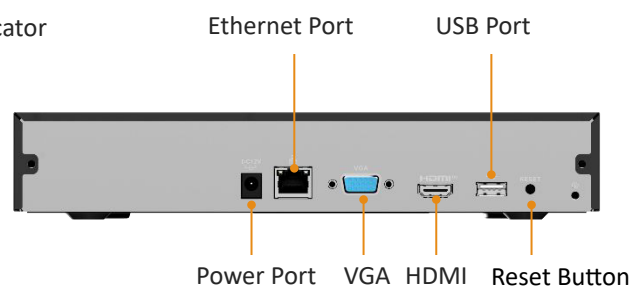

N118

H.265 18-Channel NVR

N118 supports 18-channel access; N118 built-in MIC and Speaker, allowing voice intercom without the need to purchase additional audio equipment; it supports automatic pair IMOU cameras, make N118 connect to camera more easily; N118 supports HDMI and VGA output, and can be adapted to most displays on the market; N118 supports access to APP, allowing users to manage NVR anywhere.

18-Channels Access

Max support for 18-channel, Supports Ethernet connections

Automatic Pairing

Effortlessly connects cameras to the NVR for seamless setup

Built-in Mic and Speaker

Achieve two-way talk without extra audio devices

IMOU APP

Access NVR videos anytime, anywhere

H.265 up to 4K UHD

Supports H.265/H.264, maximum output resolution 4K

HDMI/VGA Output

Enjoy clearer and more detailed visuals

Mass Storage

Support up to 16TB HDD for extended data retention

Third Party Agreement

Supports Onvif, Compatible with more devices

4-Channel Playback

Supports 2/4/8/16x playback and intelligent retrieval

Front View

Back View